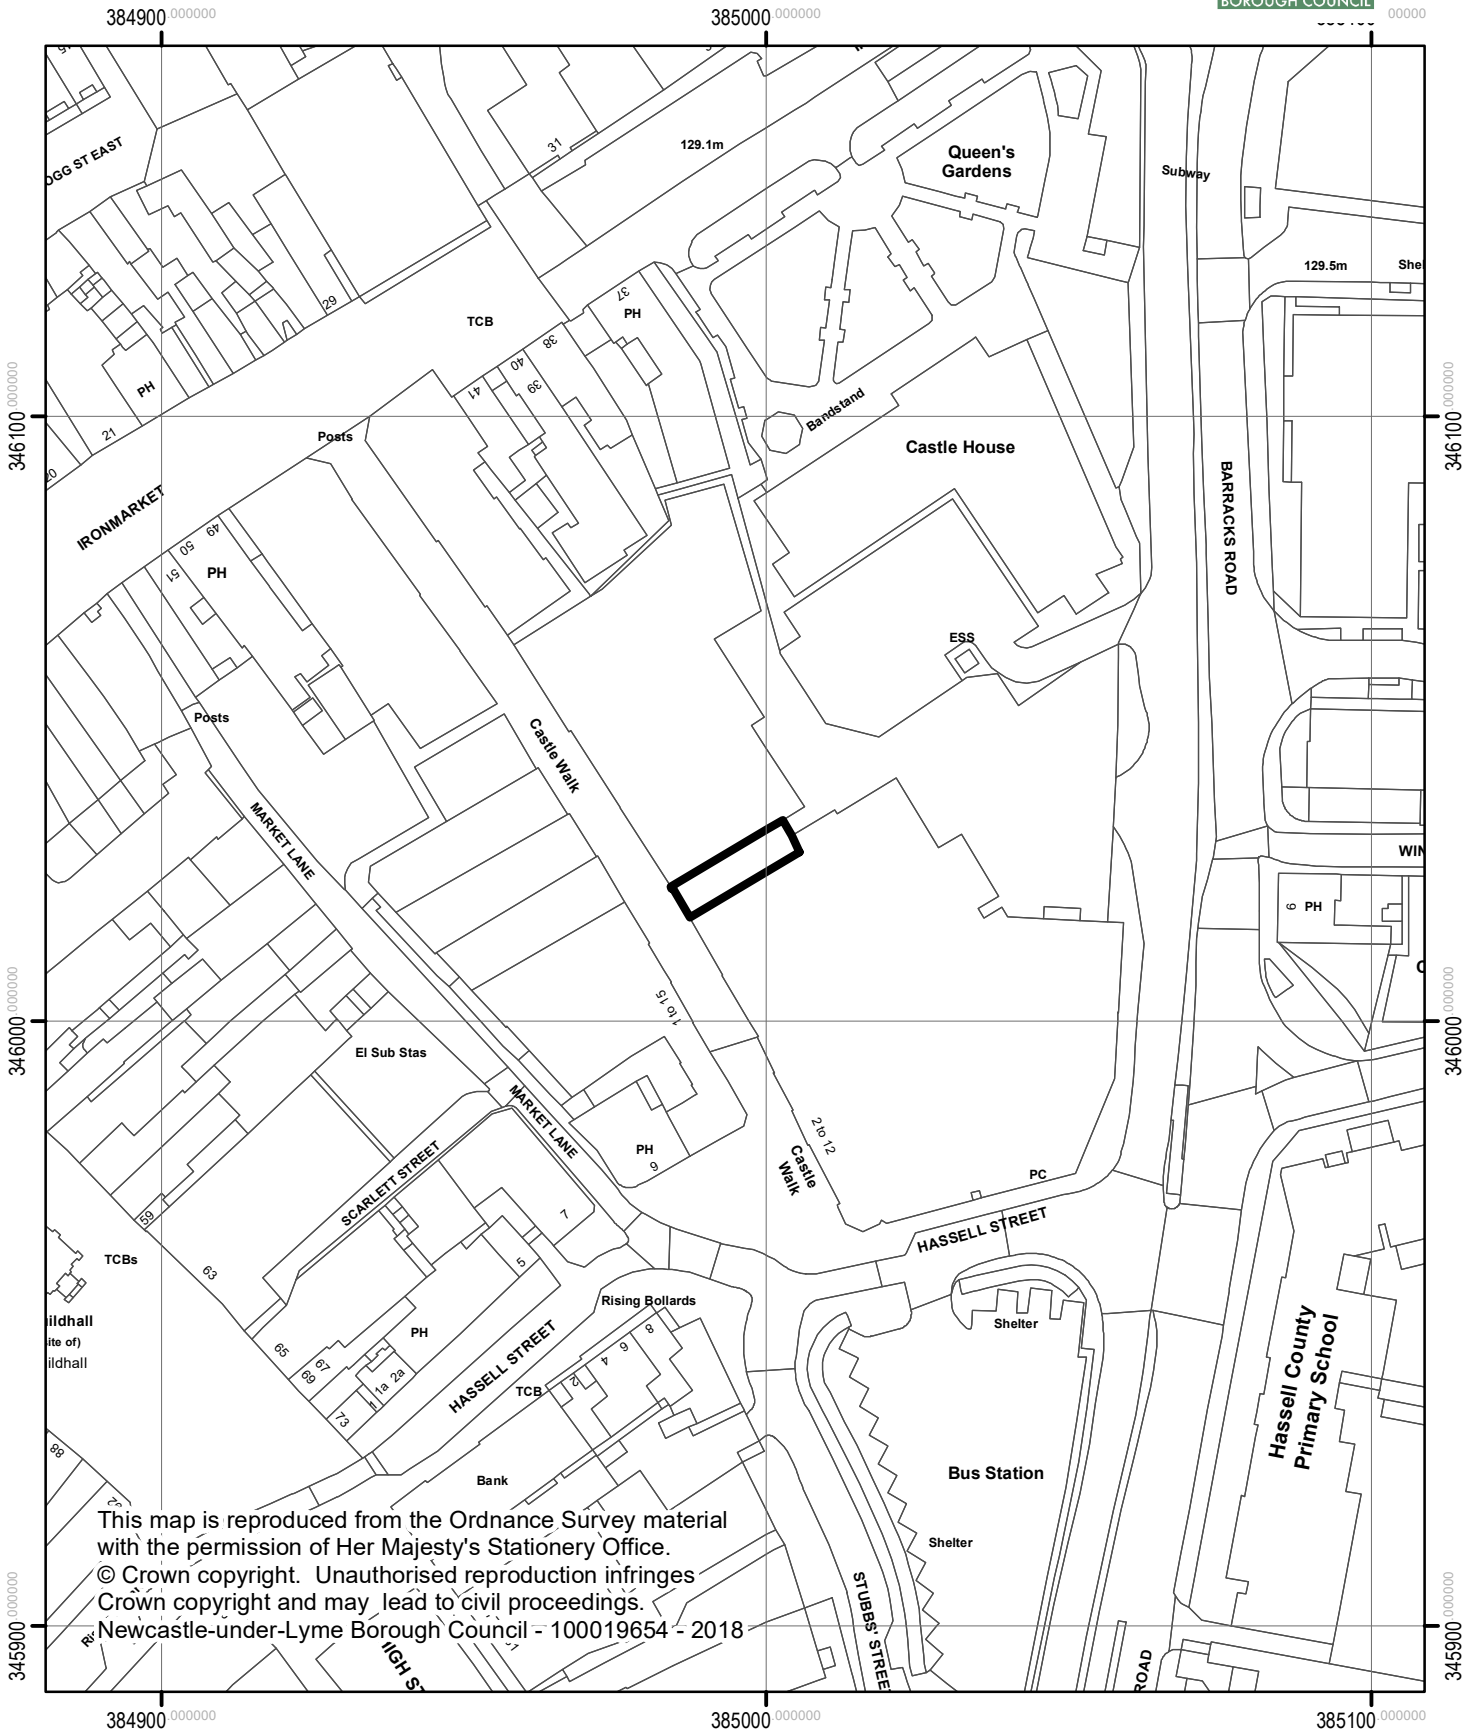

Former Vodafone, Castle Walk, Newcastle,  
Staffordshire, ST5 1AN

NEWCASTLE  
UNDER LYME  
BOROUGH COUNCIL

This map is reproduced from the Ordnance Survey material with the permission of Her Majesty's Stationery Office.  
© Crown copyright. Unauthorised reproduction infringes Crown copyright and may lead to civil proceedings.  
Newcastle-under-Lyme Borough Council - 100019654 - 2018